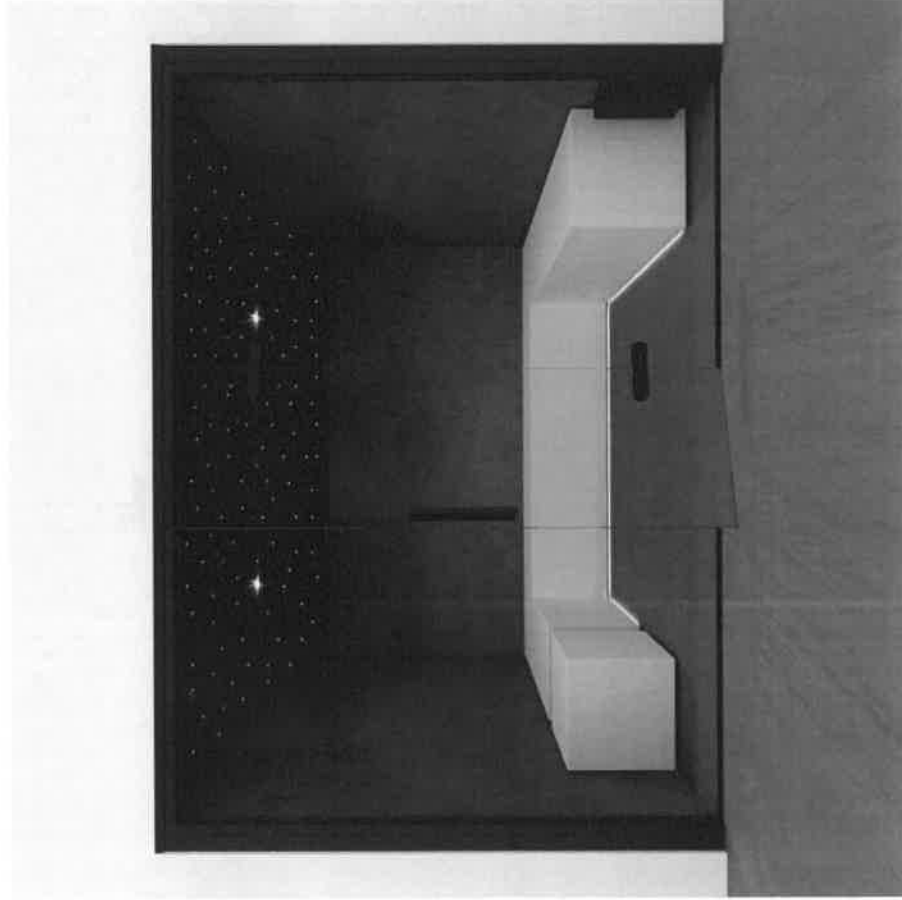

STEAM BATH

FLUIDRA

Astralpool steam baths are custom made according to your designs and plans. It is a steam generation room with the purpose of relaxing and cleaning the body.

STEAM BATH BENEFITS

- Prefabricated and customizable.
- Easy installation and maintenance.
- Users well-being through steam and humidity generation.
- Great durability and adaptability to any space
- Therapeutic properties. Promotes circulation, skin care, reduces stress, etc.