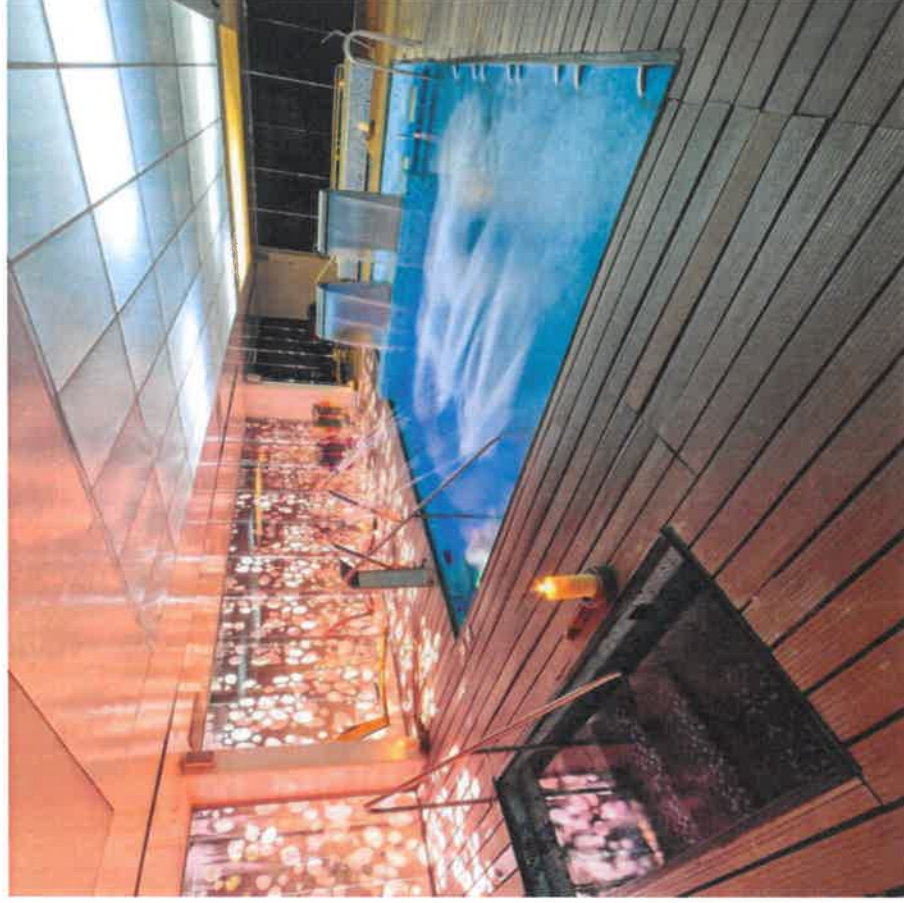

VITALITY POOLS

FLUIDRA

The Vitality Pool is a bespoke luxurious pool, equipped with air and water jet features, and typically operates at a temperature of 38°C. With such a small quantity of water and a large bather load the requirement for a high quality water filtration and treatment system is critical.

VITALITY POOL BENEFITS

- They are highly customizable and contain a large number of wellness and ornamental features.
- Exclusive and pleasant design.
- They can be for a more public or private use. Great space adaptability.
- It is the ideal solution to create a space that merges pool and wellness, leisure and relaxation.