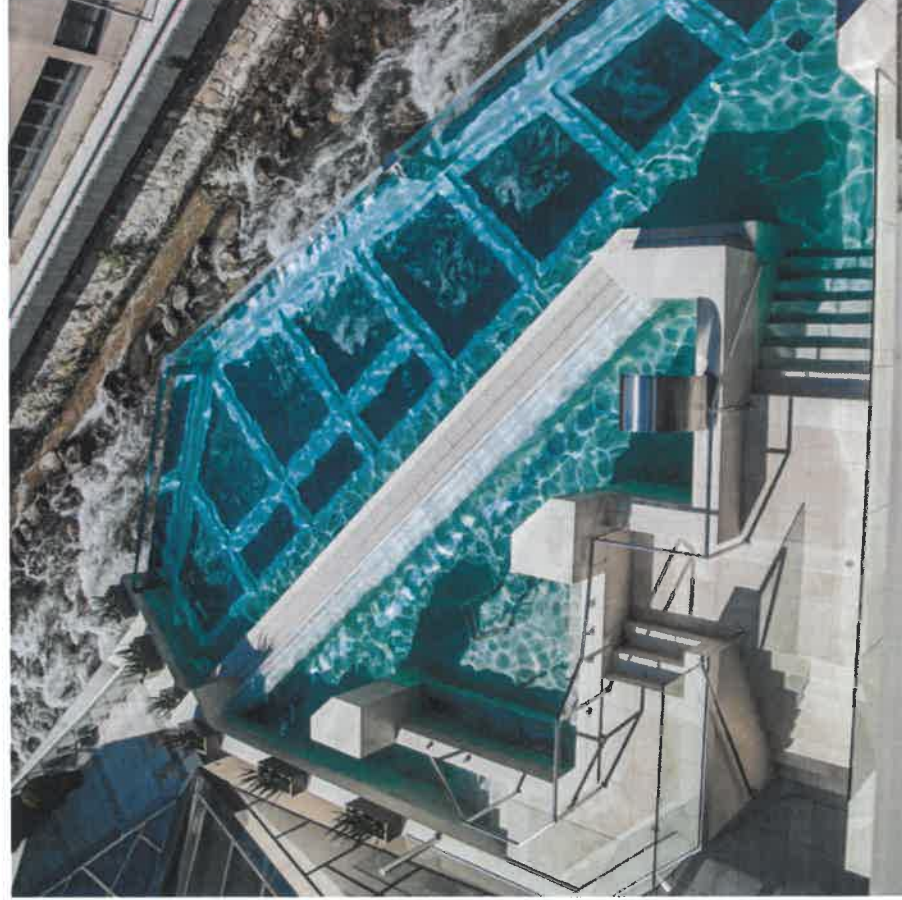

GLASS POOLS

FLUIDRA

Glass Pools are pools with glass or acrylic material walls, an attractive feature that differentiates them as their transparency eliminates any visual impact. These manage to retain water effectively while allowing to see through and illuminate the pool with natural sunlight.

GLASS POOL BENEFITS

- Creates unique and exclusive spaces for the hotel, enhancing leisure areas such as the pool terrace/bar.
- Low maintenance cost
- They can have a more personal or more public use. Indoor or outdoor.
- Safety. Possibility to see through de pool glass
- Great resistance to chemical corrosion and inclement weather