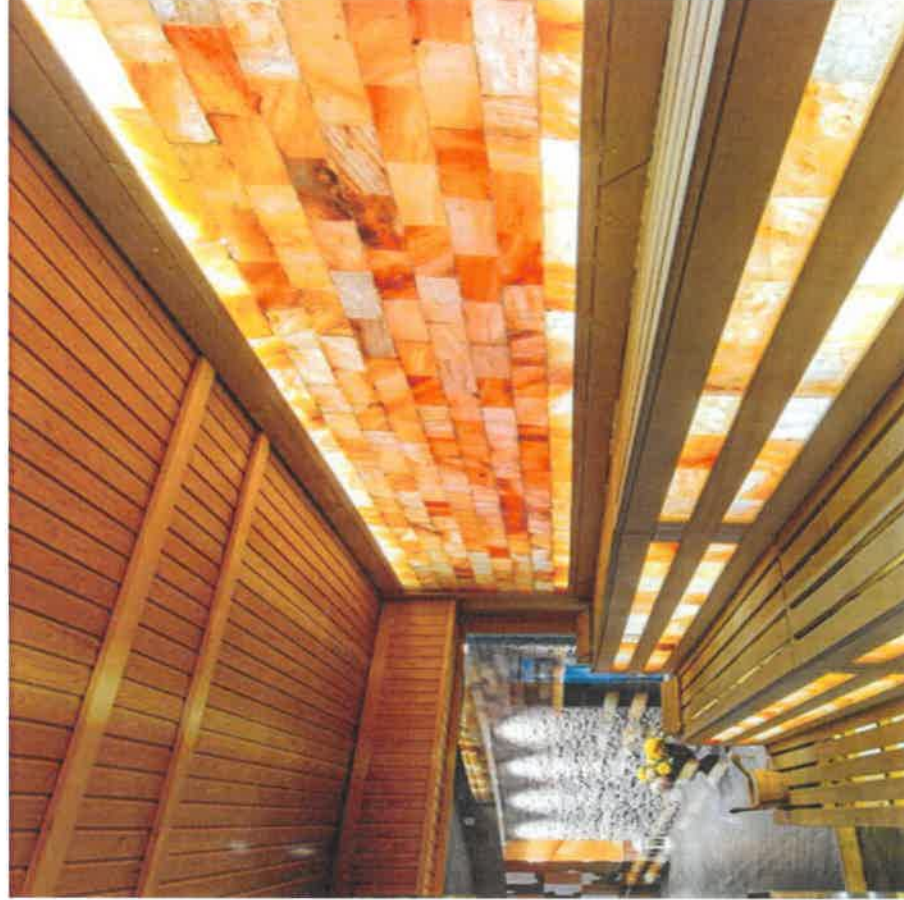

SALT SAUNAS

FLUIDRA

Breathe in the salts of the Himalayas in a unique space. AstralPool's salt chambers use halo generators able to produce the right concentration of salt in order to boost health benefits. They reduce stress, problems in the joints, the skin, respiratory disorders and fatigue, amongst others.

SALT SAUNA BENEFITS

- New trend of the wellness market to attract new users.
- Therapeutic properties for the user: breathing, blood circulation, skin-care, etc.
- Easy installation and maintenance.
- It can be for both public or private use