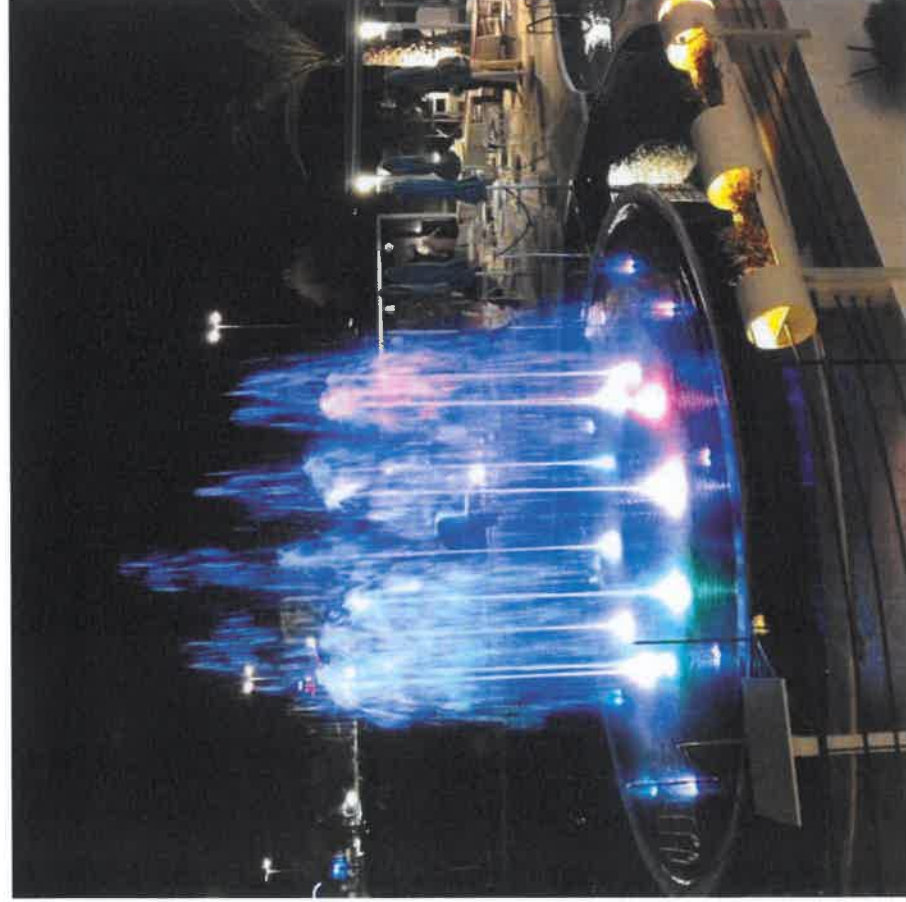

FUNSQUARE FOUNTAINS

FLUIDRA

Interactive and multifunctional fountain that is installed underground producing a series of jets at customizable heights that generate fast and dynamic water movements.

FUNSQUARE BENEFITS

- Interactive and multifunctional element for the hotel and its users
- Strengthens leisure and activity around it
- Great attraction for the little ones
- Choreographies of great visual appeal for the hotel
- Refreshing feeling around it.